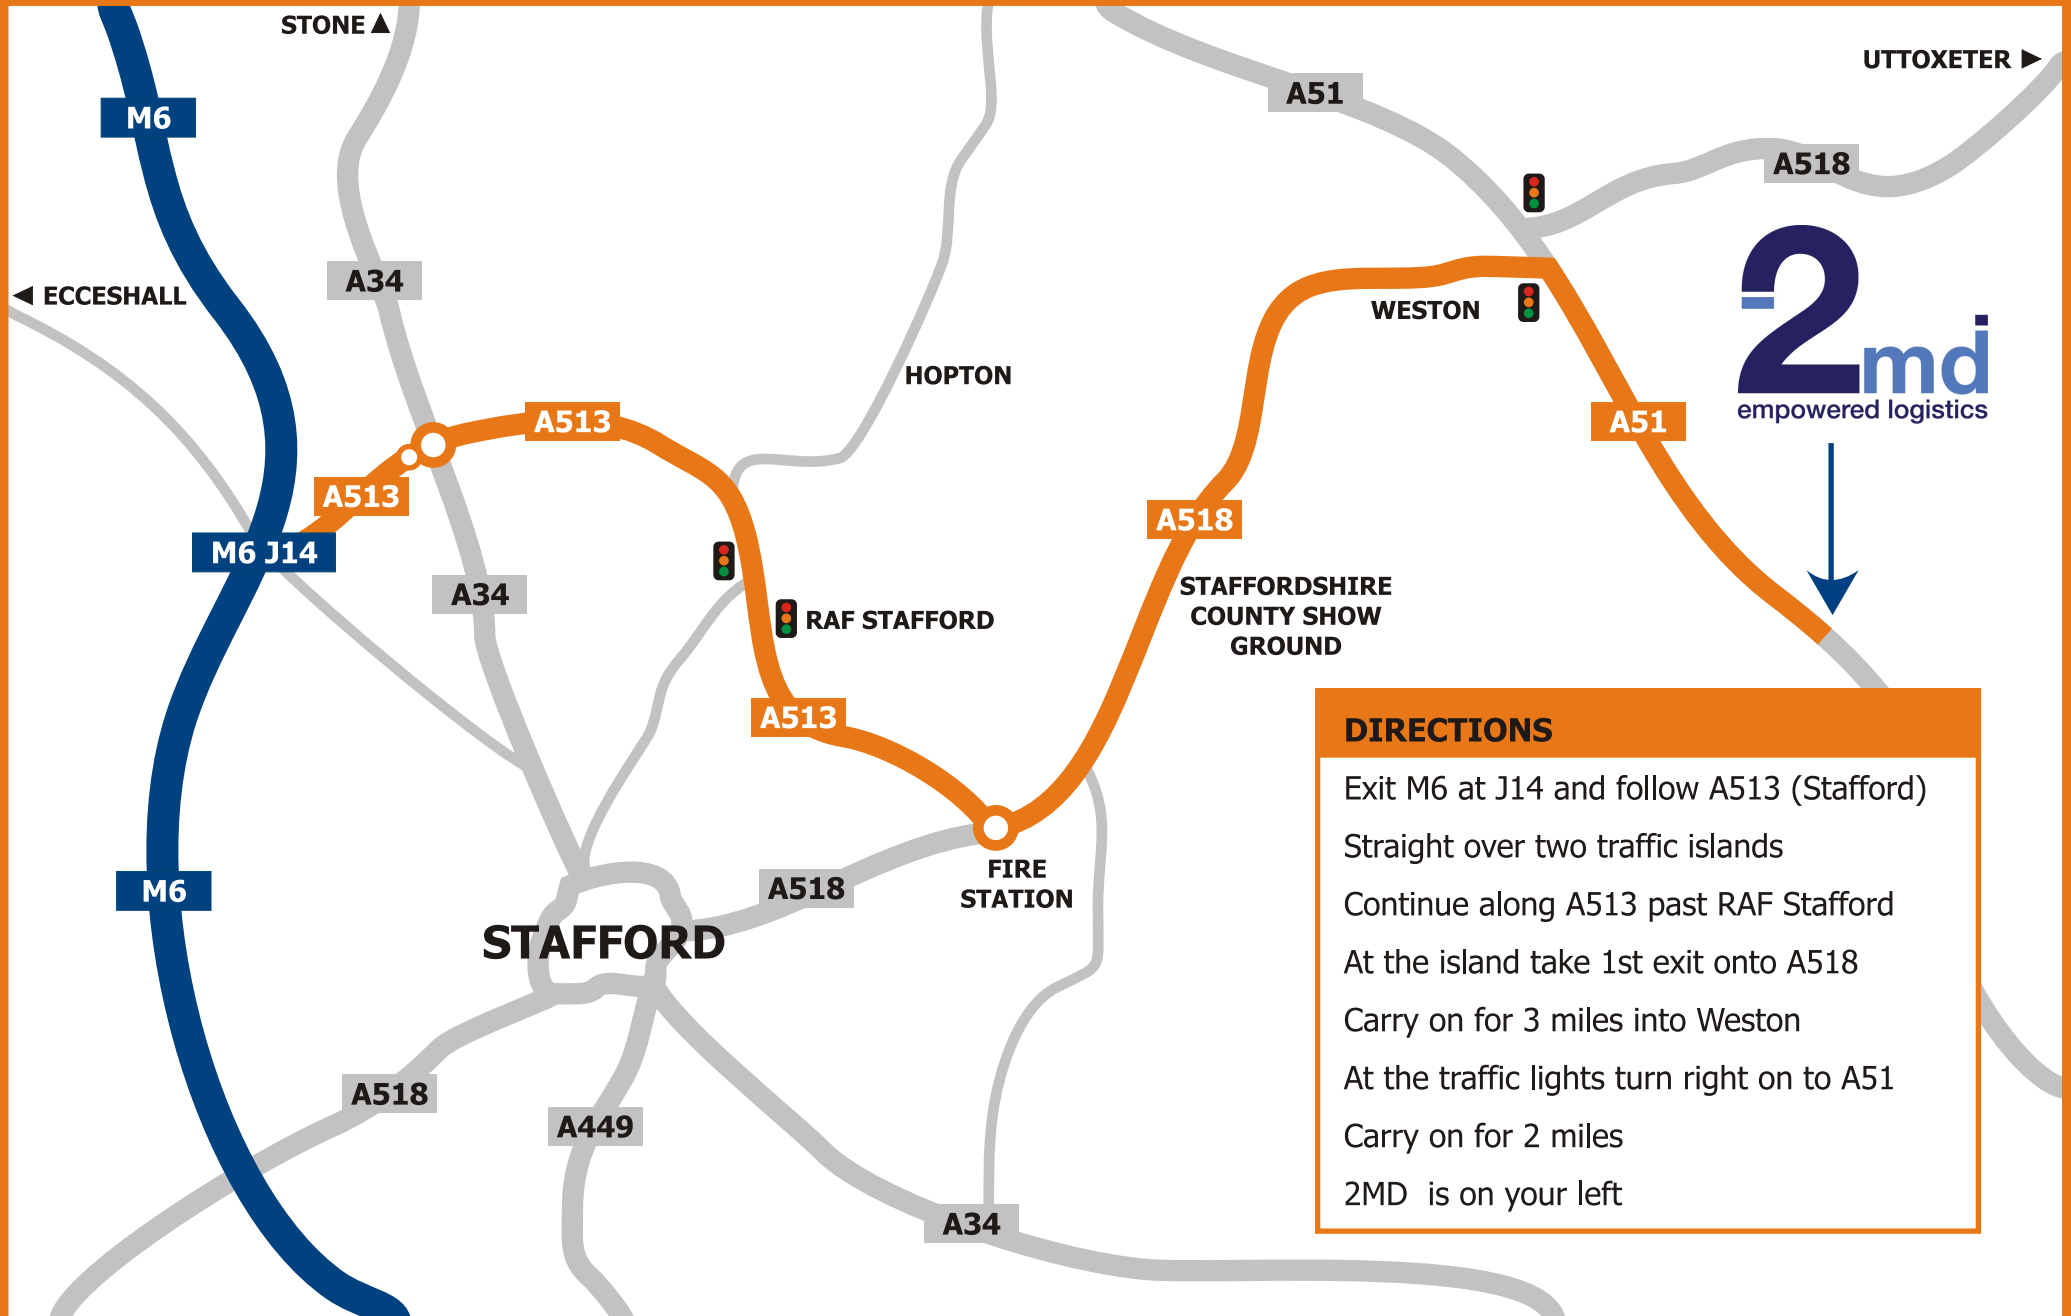

Map and Directions to 2MD Ltd

DIRECTIONS

- Exit M6 at J14 and follow A513 (Stafford)
- Straight over two traffic islands
- Continue along A513 past RAF Stafford
- At the island take 1st exit onto A518
- Carry on for 3 miles into Weston
- At the traffic lights turn right on to A51
- Carry on for 2 miles
- 2MD is on your left

2MD Ltd, Unit 3 Pasturefields Enterprise Park , Pasturefields, Great Haywood, Stafford ST18 0RB. Telephone: 01889 272070