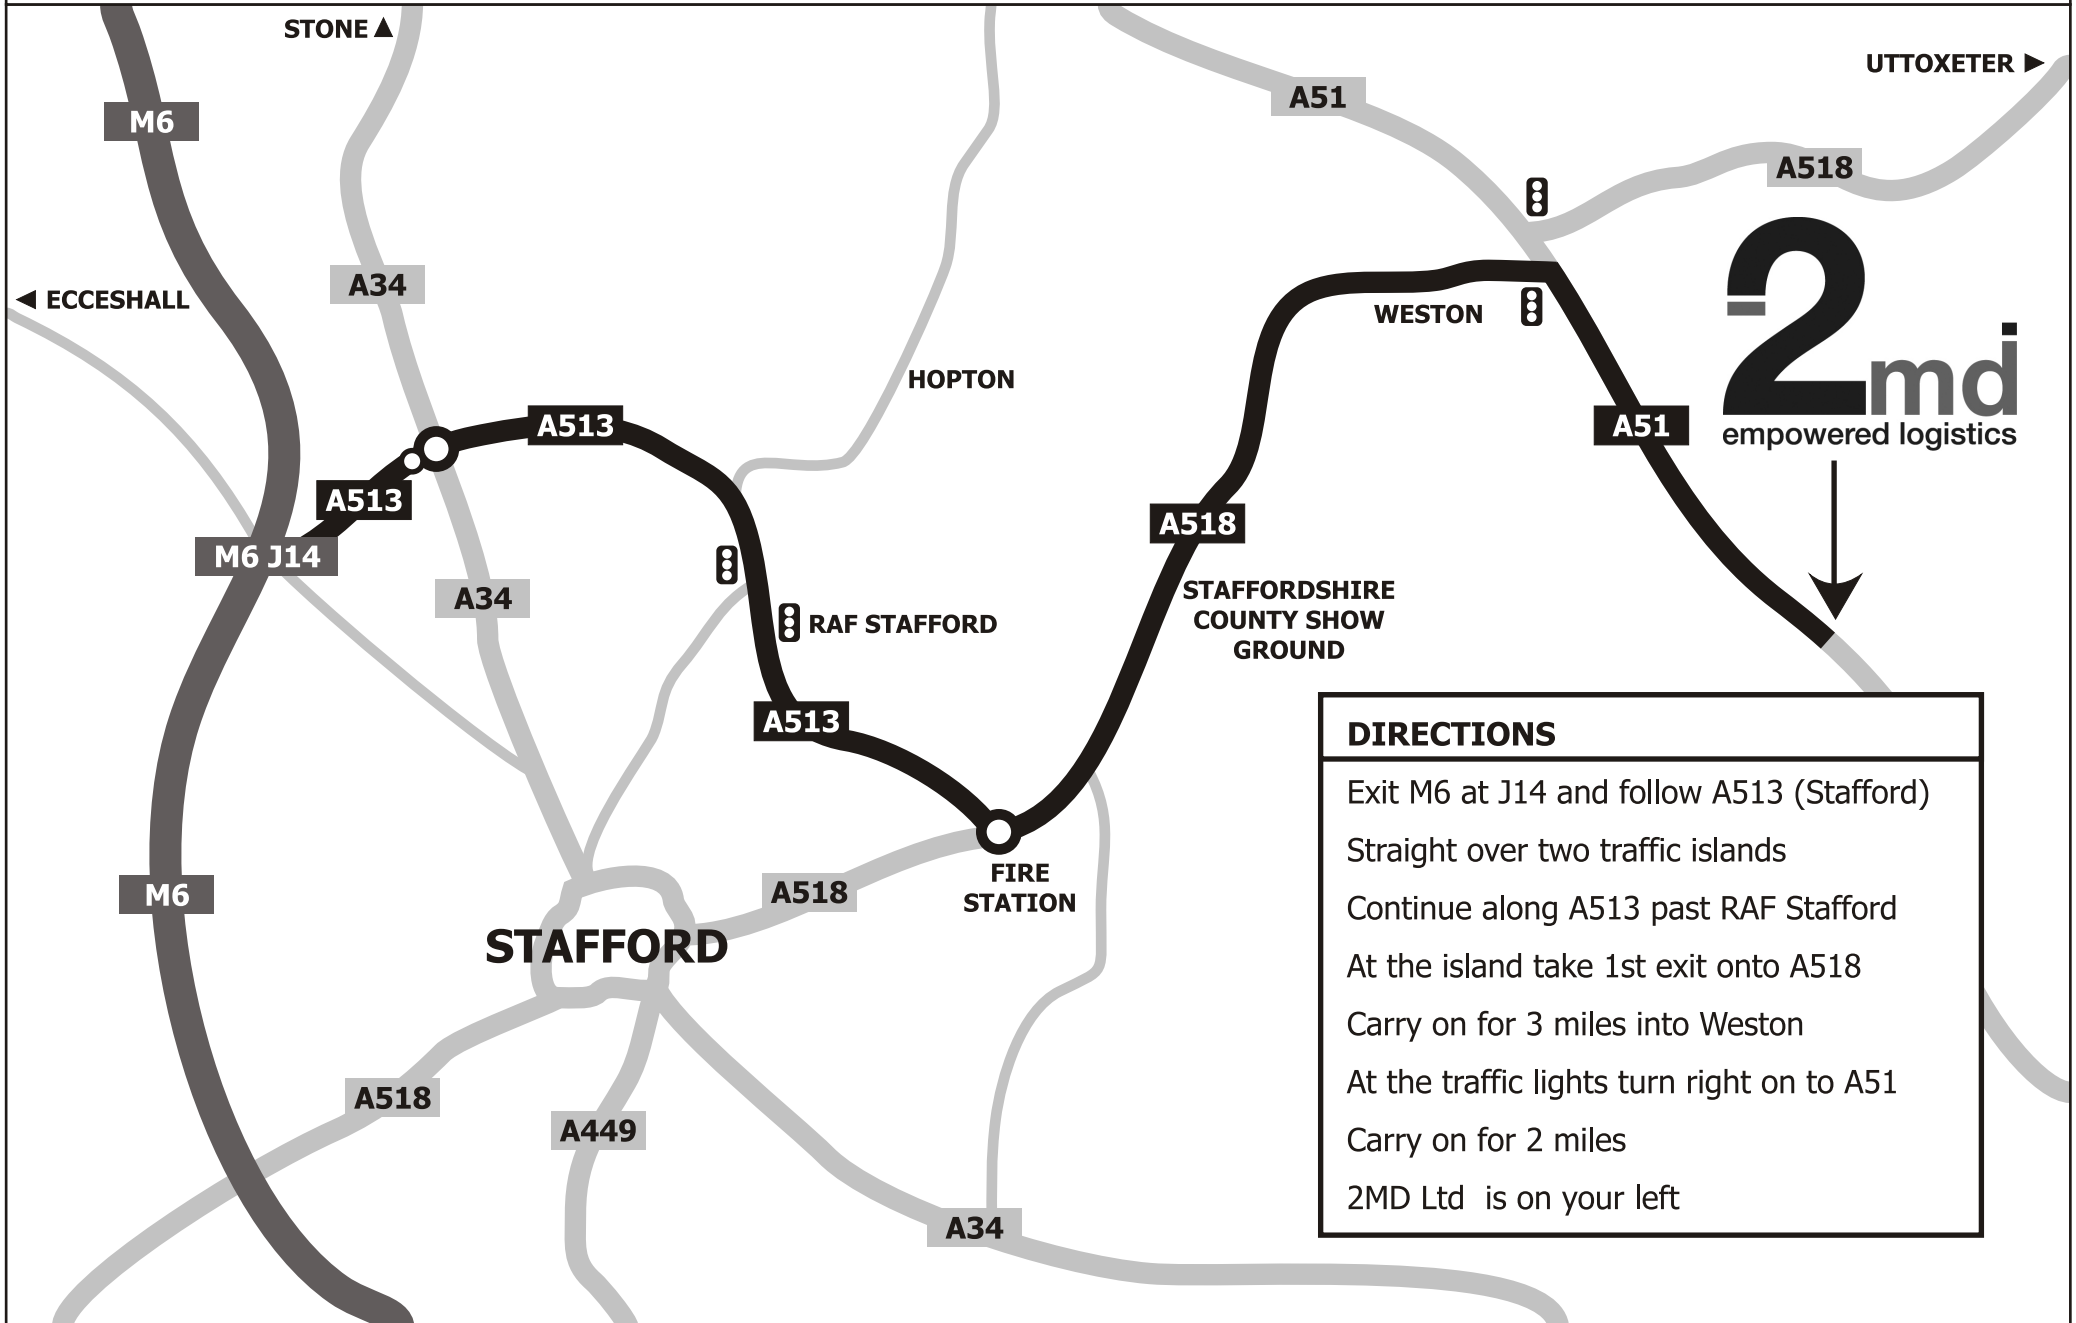

Map and Directions to 2MD Ltd

DIRECTIONS

- Exit M6 at J14 and follow A513 (Stafford)
- Straight over two traffic islands
- Continue along A513 past RAF Stafford
- At the island take 1st exit onto A518
- Carry on for 3 miles into Weston
- At the traffic lights turn right on to A51
- Carry on for 2 miles
- 2MD Ltd is on your left

2MD Ltd, Unit 3 Pasturefields Enterprise Park , Pasturefields, Great Haywood, Stafford ST18 0RB. Telephone: 01889 272070